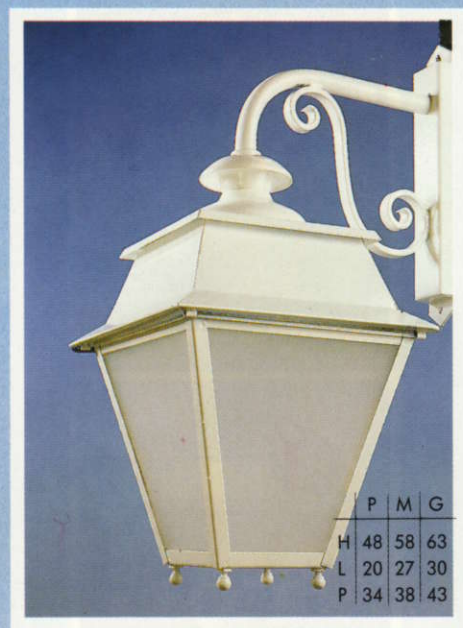

VENISE

CROSSE/CROSS

TÊTE/LAMP HEAD

POTENCE/BRACKET

SOCLE/BASE

CHAÎNE/CHAIN

BLANC/WHITE

DEMI-LANT./WALL LANT.

	P	M	G
H	29	38	45
L	20	27	30
P	13	16	18

H, L, P are over-all dimensions (in cm) including support, if any.
 The various models shown overleaf are the same as those presented
 on this page.
 P: small size, M: medium size, G: large size.